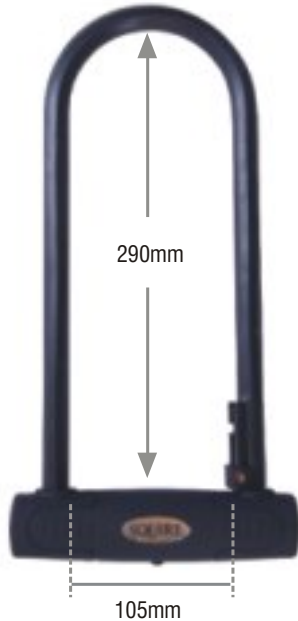

# reef™ 'd' locks

14

security rating

universal carrying bracket

two keys provided

Octagonal sleeve on shackle

## reef™ 290

- Hardened alloy steel shackle - 13mm
- Unique double locking mechanism
- Armoured steel lock body
- Keyhole dustcover
- Disc tumbler locking mechanism
- Two keys provided
- Carrying bracket included
- Octagonal sleeve on shackle

## reef™ 230

- Hardened alloy steel shackle - 13mm
- Unique double locking mechanism
- Armoured steel lock body
- Keyhole dustcover
- Disc tumbler locking mechanism
- Two keys provided
- Carrying bracket included
- Octagonal sleeve on shackle

## challenger 260™

- Hardened steel shackle
- Steel body
- Keyhole dustcover
- 4 Pin tumbler locking mechanism - Over 1000 Key differs
- Two keys provided
- Carrying bracket included
- Octagonal sleeve on shackle
- Also available with an 8C cable