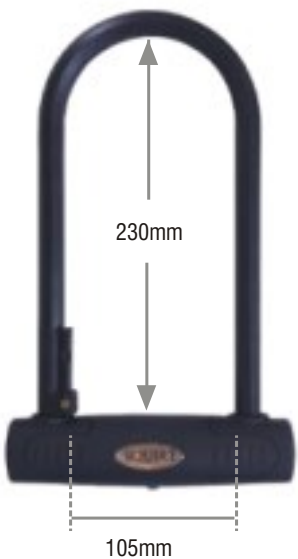

# reef™ 'd' locks

14

security rating

universal carrying bracket

two keys provided

Octagonal sleeve on shackle

## reef™ 290

- Hardened alloy steel shackle - 13mm
- Unique double locking mechanism
- Armoured steel lock body
- Keyhole dustcover
- Disc tumbler locking mechanism
- Two keys provided
- Carrying bracket included
- Octagonal sleeve on shackle

## reef™ 230

- Hardened alloy steel shackle - 13mm
- Unique double locking mechanism
- Armoured steel lock body
- Keyhole dustcover
- Disc tumbler locking mechanism
- Two keys provided
- Carrying bracket included
- Octagonal sleeve on shackle

## challenger 260™

- Hardened steel shackle
- Steel body
- Keyhole dustcover
- 4 Pin tumbler locking mechanism - Over 1000 Key differs
- Two keys provided
- Carrying bracket included
- Octagonal sleeve on shackle
- Also available with an 8C cable