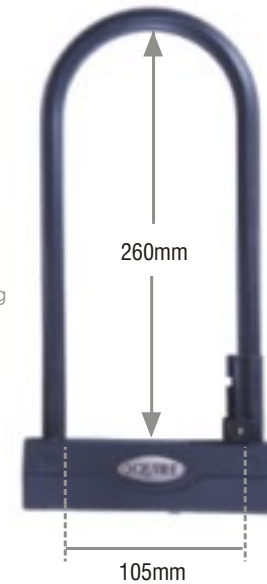

# challenger™ 'd' locks

12

security rating

universal carrying bracket

two keys provided

Octagonal sleeve on shackle

## challenger 260™

- Hardened steel shackle
- Steel body
- Keyhole dustcover
- 4 Pin tumbler locking mechanism - Over 1000 Key differs
- Two keys provided
- Carrying bracket included
- Octagonal sleeve on shackle
- Also available with an 8C cable