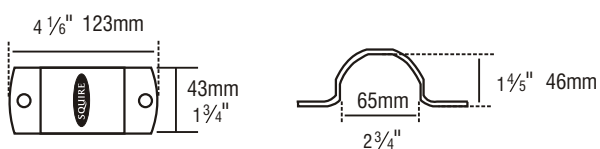

combination

CG1 Garden security set

- 7ft 10 1/2" (2400mm) multi strand cable 1/2" (12mm) diameter
- Recodable combination - 10,000 combinations
- Hardened steel anchor, can be secured to brick or wood.
- Fixings included
- Fitting instructions inside pack

Recommended for

Secures Barbeques and outdoor garden accessories
For use outdoors and inside sheds

Cable Length Inches (mm)	Diameter Inches (mm)	Wheels	Number of combinations Inches (mm)
7' 10 1/2" (2400)	1/2" (12)	4	10,000

Bracket Length Inches (mm)	Bracket Width Inches (mm)	Bracket Height Inches (mm)	Bracket Material	Fixings Included
4 1/6" (123)	1 3/4" (43)	1 1/5" (46)	Hardened Steel	Yes