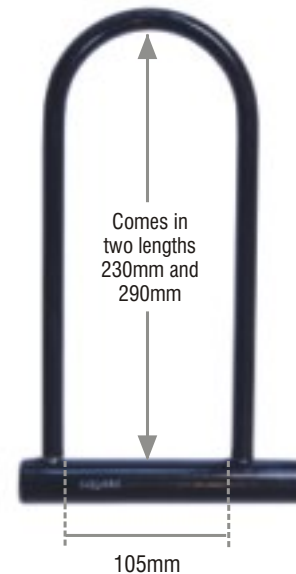

9

security rating

universal carrying bracket

two keys provided

BDL1 and BDL2

- Steel shackle
- Steel lock body
- Disc tumbler lock mechanism
- Carrying bracket
- BDL1, 290mm shackle clearance
- BDL2, 230mm shackle clearance