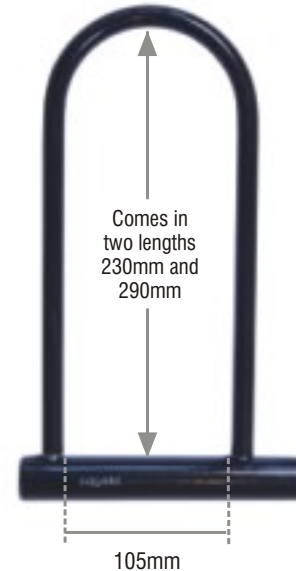

9

security rating

universal carrying bracket

two keys provided

BDL1 and BDL2

- Steel shackle
- Steel lock body
- Disc tumbler lock mechanism
- Carrying bracket
- BDL1, 290mm shackle clearance
- BDL2, 230mm shackle clearance