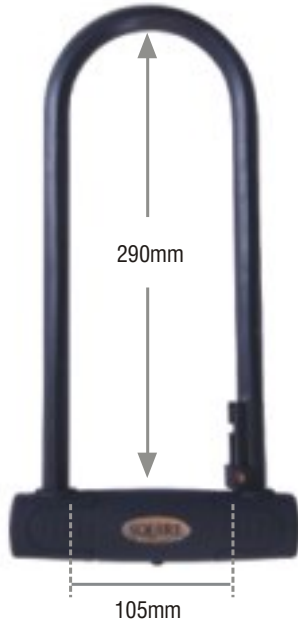

reef™ 'd' locks

14

security rating

universal carrying bracket

two keys provided

Octagonal sleeve on shackle

reef™ 290

- Hardened alloy steel shackle - 13mm
- Unique double locking mechanism
- Armoured steel lock body
- Keyhole dustcover
- Disc tumbler locking mechanism
- Two keys provided
- Carrying bracket included
- Octagonal sleeve on shackle

reef™ 230

- Hardened alloy steel shackle - 13mm
- Unique double locking mechanism
- Armoured steel lock body
- Keyhole dustcover
- Disc tumbler locking mechanism
- Two keys provided
- Carrying bracket included
- Octagonal sleeve on shackle

14

security rating

universal carrying bracket

two keys provided

Octagonal sleeve on shackle

challenger™ 'd' locks

12

security rating

universal carrying bracket

two keys provided

Octagonal sleeve on shackle

challenger 260™

- Hardened steel shackle
- Steel body
- Keyhole dustcover
- 4 Pin tumbler locking mechanism - Over 1000 Key differs
- Two keys provided
- Carrying bracket included
- Octagonal sleeve on shackle
- Also available with an 8C cable