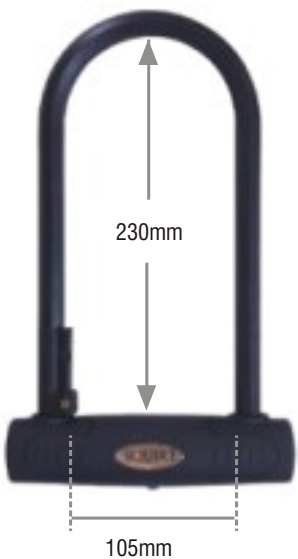

reef™ 'd' locks

14

security rating

universal carrying bracket

two keys provided

Octagonal sleeve on shackle

reef™ 290

- Hardened alloy steel shackle - 13mm
- Unique double locking mechanism
- Armoured steel lock body
- Keyhole dustcover
- Disc tumbler locking mechanism
- Two keys provided
- Carrying bracket included
- Octagonal sleeve on shackle

reef™ 230

- Hardened alloy steel shackle - 13mm
- Unique double locking mechanism
- Armoured steel lock body
- Keyhole dustcover
- Disc tumbler locking mechanism
- Two keys provided
- Carrying bracket included
- Octagonal sleeve on shackle

14

security rating

universal carrying bracket

two keys provided

Octagonal sleeve on shackle

challenger™ 'd' locks

12

security rating

universal carrying bracket

two keys provided

Octagonal sleeve on shackle

challenger 260™

- Hardened steel shackle
- Steel body
- Keyhole dustcover
- 4 Pin tumbler locking mechanism - Over 1000 Key differs
- Two keys provided
- Carrying bracket included
- Octagonal sleeve on shackle
- Also available with an 8C cable