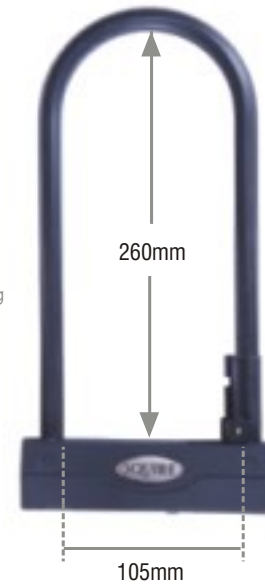

reef™ 'd' locks

14

security rating

universal carrying bracket

two keys provided

Octagonal sleeve on shackle

reef™ 290

- Hardened alloy steel shackle - 13mm
- Unique double locking mechanism
- Armoured steel lock body
- Keyhole dustcover
- Disc tumbler locking mechanism
- Two keys provided
- Carrying bracket included
- Octagonal sleeve on shackle

14

security rating

universal carrying bracket

two keys provided

Octagonal sleeve on shackle

challenger™ 'd' locks

12

security rating

universal carrying bracket

two keys provided

Octagonal sleeve on shackle

challenger 260™

- Hardened steel shackle
- Steel body
- Keyhole dustcover
- 4 Pin tumbler locking mechanism - Over 1000 Key differs
- Two keys provided
- Carrying bracket included
- Octagonal sleeve on shackle
- Also available with an 8C cable